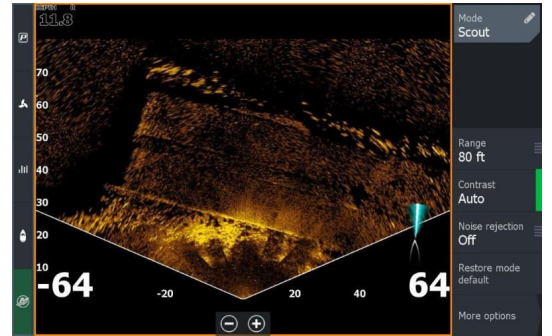

Specifications

Boat Details

Price	POA	Boat Brand	Lowrance
Model	ACTIVE TARGET 2	Length	0.00
Year	2024	Category	Boat Parts and Accessories
Hull Style	Other	Hull Type	Other
Power Type	Other	Stock Number	2-000-15959-001
Condition	New	State	New South Wales
Suburb	MCGRATHS HILL	Engine Make	

Disclaimer

Our company offers the details of this vessel in good faith but cannot guarantee or warrant the accuracy of this information nor warrant the condition of the vessel. A buyer should instruct his agents and/or surveyors to investigate such details buyer desires validated. This vessel is offered subject to prior sale, price change or withdrawal without notice.