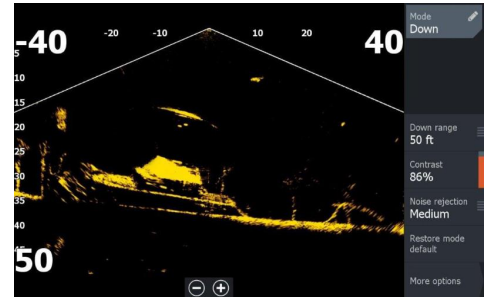

Specifications

Boat Details

Price	POA	Boat Brand	Lowrance
Model	ACTIVE TARGET 2 MODULE (	Length	0.00
Year	2024	Category	Boat Parts and Accessories
Hull Style	Other	Hull Type	Other
Power Type	Other	Stock Number	2-000-15961-001
Condition	New	State	New South Wales
Suburb	MCGRATHS HILL	Engine Make	

Disclaimer

Our company offers the details of this vessel in good faith but cannot guarantee or warrant the accuracy of this information nor warrant the condition of the vessel. A buyer should instruct his agents and/or surveyors to investigate such details buyer desires validated. This vessel is offered subject to prior sale, price change or withdrawal without notice.