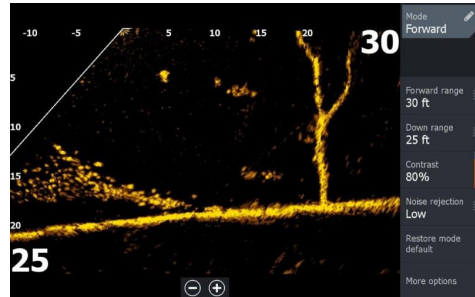

Specifications

Boat Details

Price	POA	Boat Brand	Lowrance
Model	ACTIVE TARGET 2 MODULE (	Length	0.00
Year	2024	Category	Boat Parts and Accessories
Hull Style	Other	Hull Type	Other
Power Type	Other	Stock Number	2-000-15961-001
Condition	New	State	New South Wales
Suburb	MCGRATHS HILL	Engine Make	

Disclaimer

Our company offers the details of this vessel in good faith but cannot guarantee or warrant the accuracy of this information nor warrant the condition of the vessel. A buyer should instruct his agents and/or surveyors to investigate such details buyer desires validated. This vessel is offered subject to prior sale, price change or withdrawal without notice.