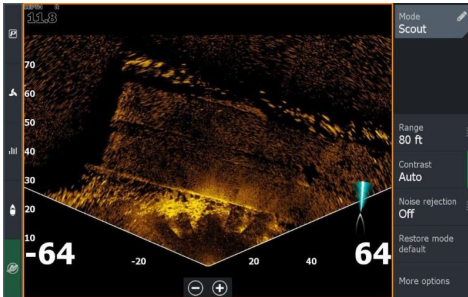

Specifications

Boat Details

Price	POA	Boat Brand	Lowrance
Model	ACTIVE TARGET 2 MODULE (	Length	0.00
Year	2024	Category	Boat Parts and Accessories
Hull Style	Other	Hull Type	Other
Power Type	Other	Stock Number	2-000-15961-001
Condition	New	State	New South Wales
Suburb	MCGRATHS HILL	Engine Make	

Disclaimer

Our company offers the details of this vessel in good faith but cannot guarantee or warrant the accuracy of this information nor warrant the condition of the vessel. A buyer should instruct his agents and/or surveyors to investigate such details buyer desires validated. This vessel is offered subject to prior sale, price change or withdrawal without notice.