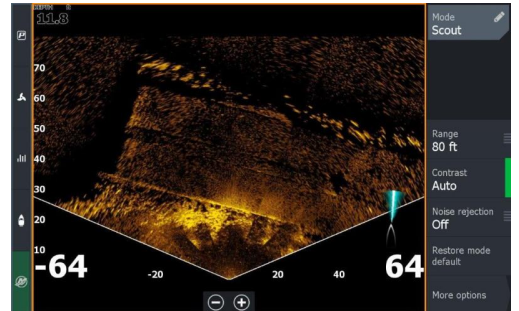

## ACTIVE TARGET 2 TRANSDUCER ONLY

POA

### Boat Details

Price	POA	Boat Brand	Lowrance
Model	ACTIVE TARGET 2 TRANSDU	Length	0.00
Year	2024	Category	Boat Parts and Accessories
Hull Style	Other	Hull Type	Other
Power Type	Other	Stock Number	2-000-15962-001
Condition	New	State	New South Wales
Suburb	MCGRATHS HILL	Engine Make	