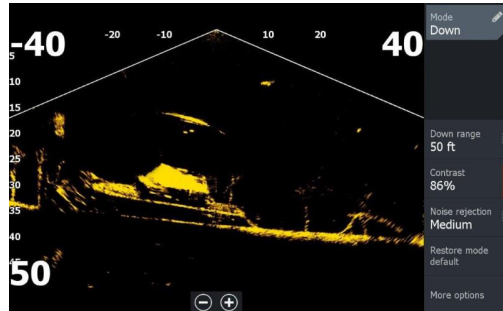

## ACTIVE TARGET 2 TRANSDUCER ONLY

POA

### Boat Details

Price	POA	Boat Brand	Lowrance
Model	ACTIVE TARGET 2 TRANSDU	Length	0.00
Year	2024	Category	Boat Parts and Accessories
Hull Style	Other	Hull Type	Other
Power Type	Other	Stock Number	2-000-15962-001
Condition	New	State	New South Wales
Suburb	MCGRATHS HILL	Engine Make	